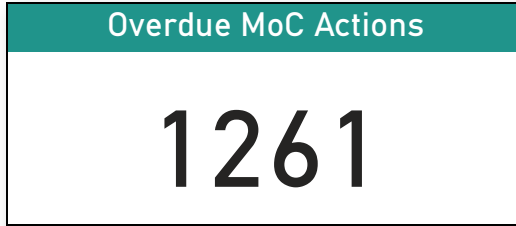

Area

- Search
- Select all
- West Virginia
- Waters - State of Louisia...
- Waters - Federal

Terminal

- Search
- Select all
- 188P Station
- Acadian River Terminal
- Acetone PL
- Admin

Data refreshed on:
30-Sep-23