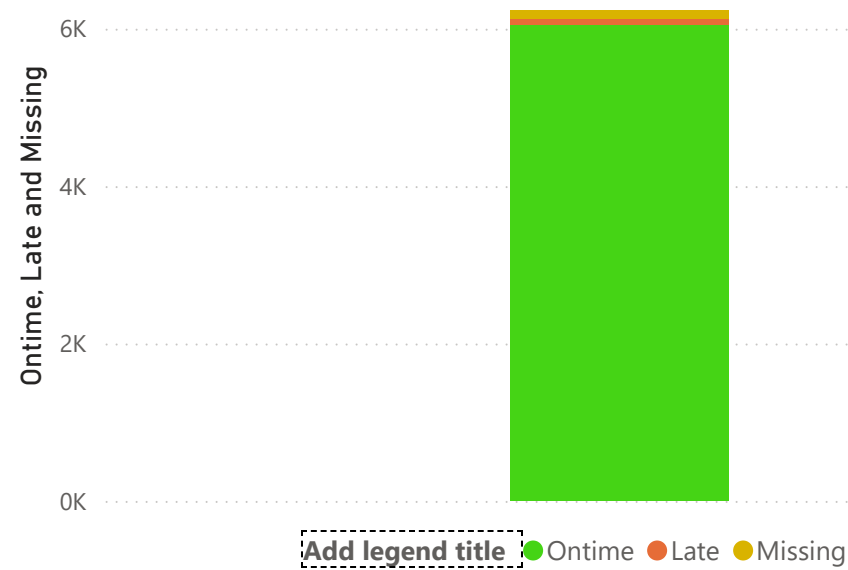

Cable Control Submission - Last 6 Months

JSA - Missing and Late

EntryDate	Status	WorkSummaryURL	FieldTallyID
03/02/23	Missing	Lugo / 20230302	66585
03/24/23	Late	Neumann / 20230324	67016
04/14/23	Late	Lindemann / 20230414	67383
04/28/23	Late	Adams / 20230428	67591
06/05/23	Late	Lindemann / 20230605	68119
07/03/23	Late	Al-Mafrachi / 20230703	68531
07/07/23	Late	Neumann / 20230707	68583
08/10/23	Missing	Kilmer / 20230810	69053
08/11/23	Late	Sanchez / 20230811	69069
08/15/23	Late	Taylor / 20230815	69132
08/28/23	Late	Schneider / 20230828	69303
10/02/23	Late	Al Bayati / 20231002	69731

Cable Control Logs - Missing and Late

EntryDate	Status	WorkSummaryURL	FieldTallyID
03/08/23	Missing	Sanchez / 20230308	66675
03/09/23	Missing	Schneider / 20230309	66708
03/14/23	Late	Lugo / 20230314	66783
03/21/23	Late	Schneider / 20230321	66929
03/24/23	Late	Neumann / 20230324	67016
03/30/23	Late	Lugo / 20230330	67100
04/14/23	Late	Lindemann / 20230414	67383
04/28/23	Late	Adams / 20230428	67591
04/28/23	Late	Sanchez / 20230428	67577
06/05/23	Late	Lindemann / 20230605	68119
06/19/23	Missing	Horton / 20230619	68314
06/27/23	Missing	Vazquez / 20230627	68436

Detailed List

EntryDate	SafetySheet	Status	FS_Name	Link
03/01/23	JSA	Overtime	Andrew Wells	Wells / 20230301
03/01/23	JSA	Overtime	Asare Odame	Odame / 20230301
03/01/23	JSA	Overtime	Asbel Escibano	Escibano / 20230301
03/01/23	JSA	Overtime	Christopher Sereal	Sereal / 20230301
03/01/23	JSA	Overtime	David Neumann	Neumann / 20230301
03/01/23	JSA	Overtime	Eudo Lugo	Lugo / 20230301
03/01/23	JSA	Overtime	Evan Conner	Conner / 20230301
03/01/23	JSA	Overtime	Firas Al-Mafrachi	Al-Mafrachi / 20230301
03/01/23	JSA	Overtime	Guillermo Sanchez	Sanchez / 20230301
03/01/23	JSA	Overtime	Harper Hargrove	Hargrove / 20230301
03/01/23	JSA	Overtime	Jerome Taylor	Taylor / 20230301
03/01/23	JSA	Overtime	Jose Castillo	Castillo / 20230301
03/01/23	JSA	Overtime	Philip Schneider	Schneider / 20230301
03/02/23	JSA	Missing	Eudo Lugo	Lugo / 20230302
03/02/23	JSA	Overtime	Andrew Wells	Wells / 20230302
03/02/23	JSA	Overtime	Asare Odame	Odame / 20230302
03/02/23	JSA	Overtime	Asbel Escibano	Escibano / 20230302
03/02/23	JSA	Overtime	Christopher Sereal	Sereal / 20230302

Detailed List