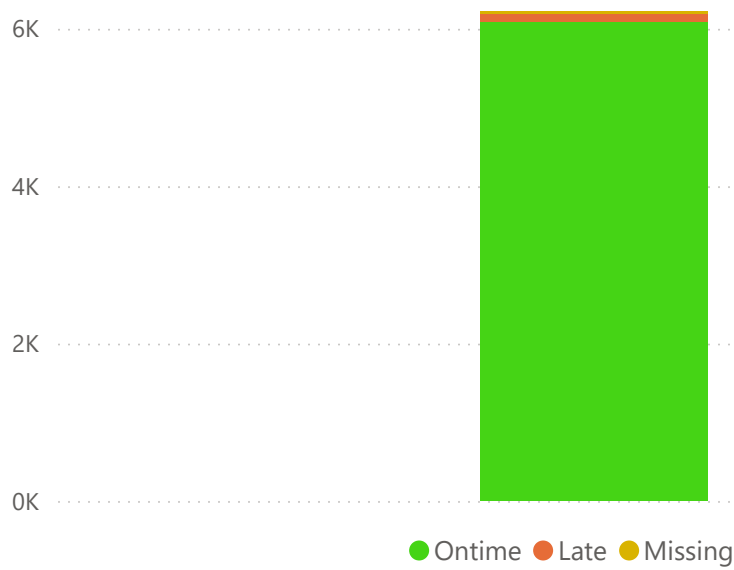

Overall Score

96.97%

JSA Score

97.59%

Cable Control Log Score

96.35%

Summary

EntryDate	SafetySheet	Status	Count	% of Submissions
03/01/23	Cable Control Log	Overtime	12	0.18%
03/01/23	JSA	Overtime	13	0.20%
03/02/23	Cable Control Log	Overtime	11	0.17%
03/02/23	JSA	Missing	1	0.02%
03/02/23	JSA	Overtime	12	0.18%
03/03/23	Cable Control Log	Overtime	10	0.15%
03/03/23	JSA	Overtime	10	0.15%
03/06/23	Cable Control Log	Overtime	10	0.15%
03/06/23	JSA	Overtime	10	0.15%
03/07/23	Cable Control Log	Overtime	12	0.18%
03/07/23	JSA	Overtime	12	0.18%
03/08/23	Cable Control Log	Missing	1	0.02%
03/08/23	Cable Control Log	Overtime	8	0.12%

JSA Submission - Last 6 Months

Cable Control Submission - Last 6 Months

JSA - Missing and Late

EntryDate	Status	WorkSummaryURL	FieldTallyID
03/02/23	Missing	Lugo / 20230302	66585
03/24/23	Late	Neumann / 20230324	67016
04/14/23	Late	Lindemann / 20230414	67383
04/28/23	Late	Adams / 20230428	67591
06/05/23	Late	Lindemann / 20230605	68119
07/03/23	Late	Al-Mafrachi / 20230703	68531
07/07/23	Late	Neumann / 20230707	68583
08/10/23	Missing	Kilmer / 20230810	69053
08/11/23	Late	Sanchez / 20230811	69069
08/15/23	Late	Taylor / 20230815	69132
08/28/23	Late	Schneider / 20230828	69303
10/02/23	Late	Al Bayati / 20231002	69731